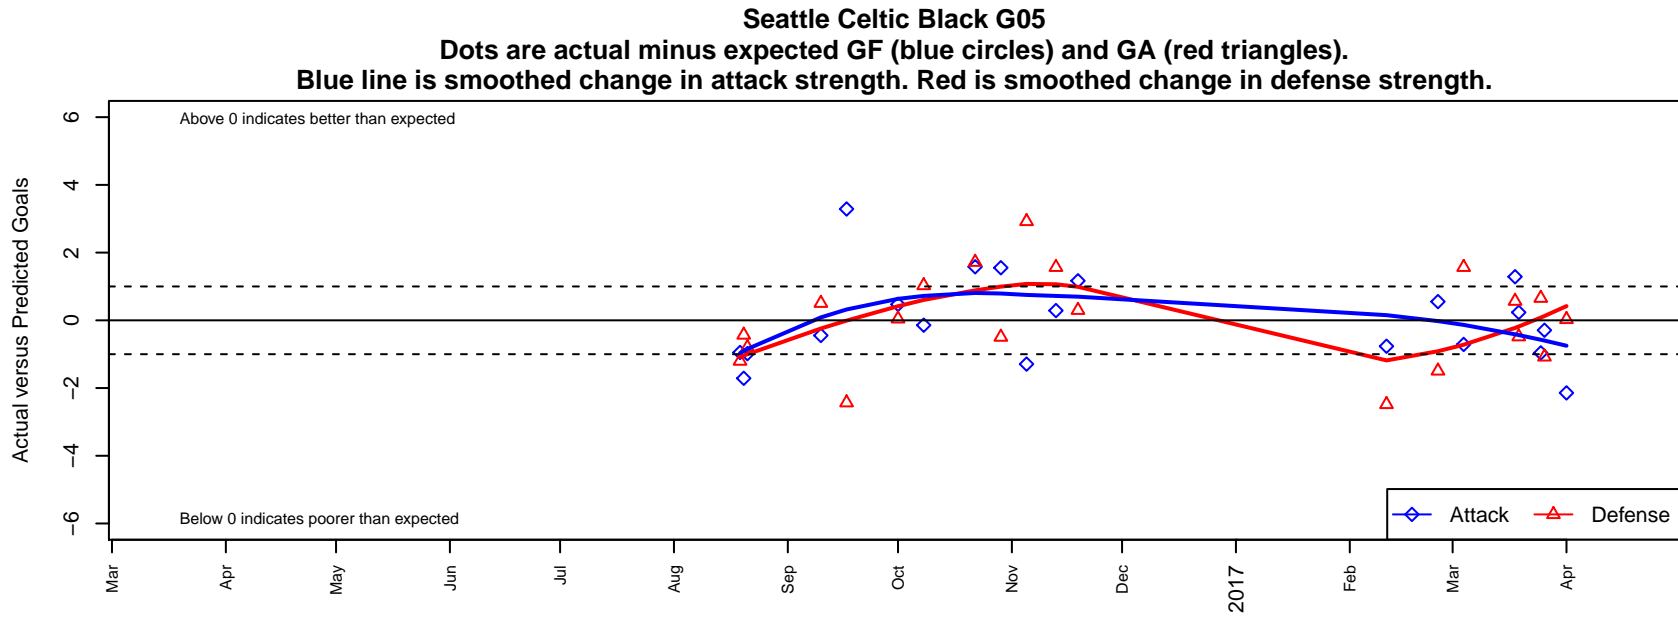

Seattle Celtic Black G05

Seattle Celtic
Seattle, WA
G05 total strength=414
attack=0.44 defense=0.16
fall league = PSPL Copa U12
spr league = Spr PSPL Copa U12

alt names used:
Seattle Celtic G05 Black
Seattle Celtic G05 Black
Seattle Celtic G05 Black

Venues played:
2016 Xtreme Cup GU12 Silver
2016 PSPL Copa U12
2016 Spr PSPL Copa U12

**attack and defense variance (black dot)
relative to other teams
and top 10 in region**

**attack and defense rating
relative to others at age
and all opponents in last 13 months**