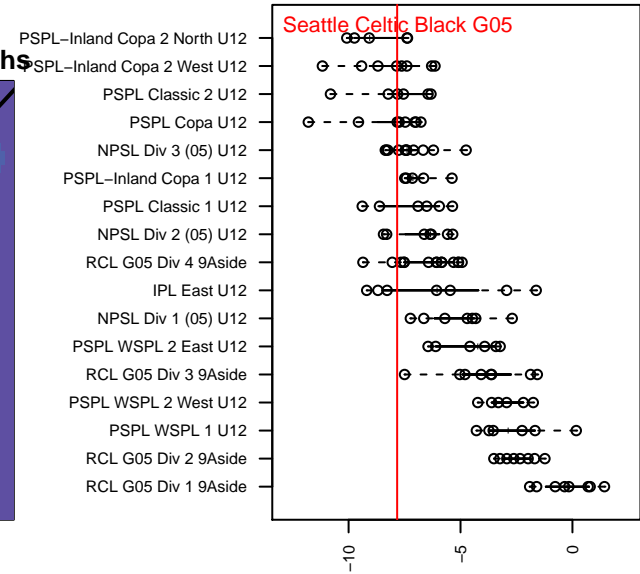

Seattle Celtic Black G05

Seattle Celtic
Seattle, WA
G05 total strength=414
attack=0.44 defense=0.16
fall league = PSPL Copa U12
spr league = Spr PSPL Copa U12

alt names used:
Seattle Celtic G05 Black
Seattle Celtic G05 Black
Seattle Celtic G05 Black

Venues played:
2016 Xtreme Cup GU12 Silver
2016 PSPL Copa U12
2016 Spr PSPL Copa U12

**attack and defense variance (black dot)
relative to other teams
and top 10 in region**

**attack and defense rating
relative to others at age
and all opponents in last 13 months**