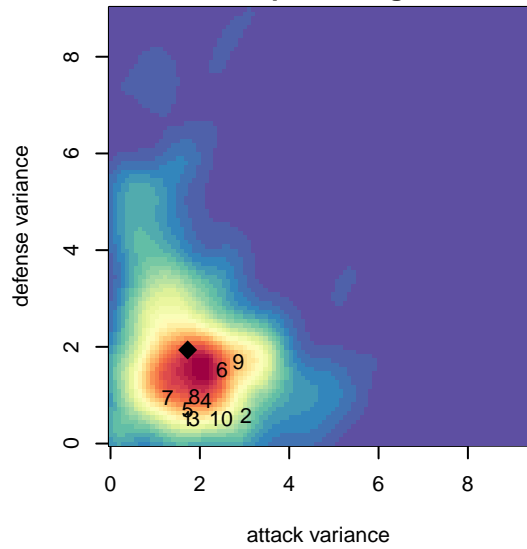

Seattle Celtic Black G05

Seattle Celtic
Seattle, WA
G05 total strength=414
attack=0.44 defense=0.16
fall league = PSPL Copa U12
spr league = Spr PSPL Copa U12

alt names used:
Seattle Celtic G05 Black
Seattle Celtic G05 Black
Seattle Celtic G05 Black

Venues played:
2016 Xtreme Cup GU12 Silver
2016 PSPL Copa U12
2016 Spr PSPL Copa U12

**attack and defense variance (black dot)
relative to other teams
and top 10 in region**

**attack and defense rating
relative to others at age
and all opponents in last 13 months**