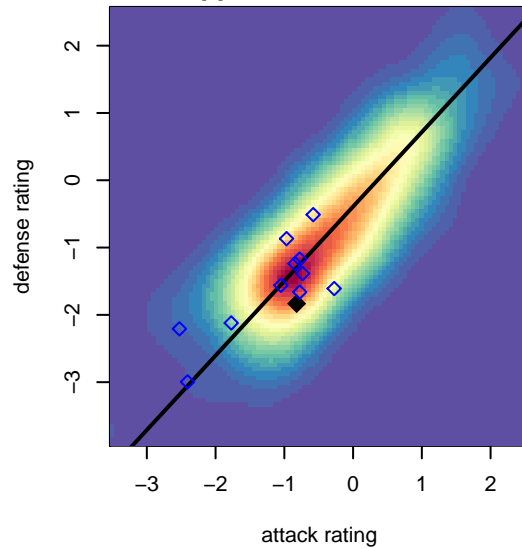

Seattle Celtic Black G05

Seattle Celtic
Seattle, WA
G05 total strength=414
attack=0.44 defense=0.16
fall league = PSPL Copa U12
spr league = Spr PSPL Copa U12

alt names used:
Seattle Celtic G05 Black
Seattle Celtic G05 Black
Seattle Celtic G05 Black

Venues played:
2016 Xtreme Cup GU12 Silver
2016 PSPL Copa U12
2016 Spr PSPL Copa U12

**attack and defense variance (black dot)
relative to other teams
and top 10 in region**

**attack and defense rating
relative to others at age
and all opponents in last 13 months**